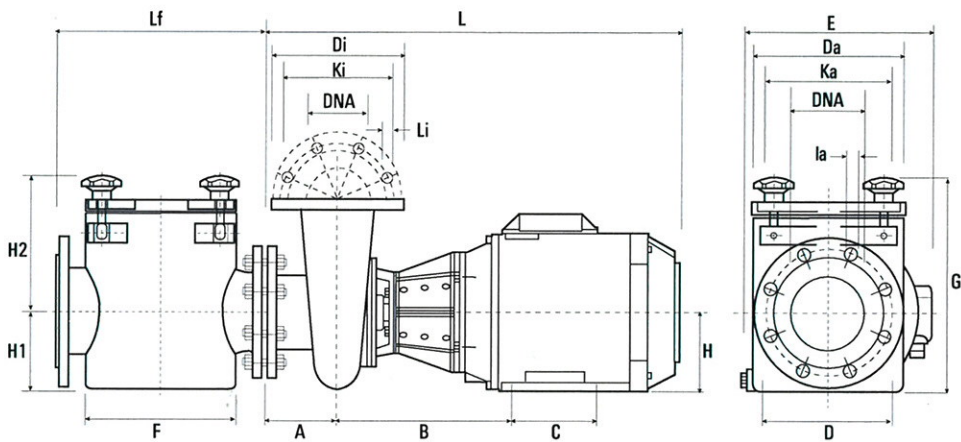

This pump is fitted with a high capacity pre-filter with easy handles stainless steel basket.

On demand manufactured with special mechanical seal for use with sea water.

Pump Body: Polypropylene 30%
fibreglass
Filter Basket: Stainless steel AISI 304
Shaft: Stainless steel AISI 304
Mechanical
Seal: Carbon + Resin - Ceramics
Impellor: Polypropylene 30%
fibreglass
Motor: 2850rpm
Waterproof: IP55

Giant Commercial Pumps - 2850rpm

Cat	Code	Description
K	BGP403	4.0HP (2.2kW) - 3Ø Commercial Pump
K	BGP553	5.50HP (4.1kW) - 3Ø Commercial Pump
K	BGP753	7.5HP (5.6kW) - 3Ø Commercial Pump
K	BGP1003	10HP (7.5kW) - 3Ø Commercial Pump
K	BGP1253	12.5HP (9.4kW) - 3Ø Commercial Pump

Certikin Giant Commercial Pumps - Specifications

Code	HP	Head (m) / Flow Rate (m ³ /h)													DNA	DNI	KG
		230V	400V	700V	6	8	10	12	14	16	18	20	22	23			
BGP403	4	11.1	6.4	6.4	114.8	99.1	76.5	64.4	47.2	18.6	-	-	-	-	100	100	28.9
BGP553	5.5	14.2	8.2	8.2	145.6	120.1	113.7	82.3	59.0	-	-	-	-	125	100	50.7	
BGP753	7.5	18.0	10.4	10.4	159.3	155.7	145.1	110.9	88.7	60.2	13.6	-	-	125	100	59	
BGP1003	10	22.1	12.8	12.8	179.0	166.4	158.6	137.0	116.3	98.8	79.0	49.8	-	125	100	64.5	
BGP1253	12.5	26.1	15.1	15.1	158.6	150.3	142.8	133.0	114.4	106.6	81.8	59.4	36.1	10.4	125	100	73.5

Certikin Giant Commercial Pumps - Dimensions (mm)

Code	Da	Ka	la	Di	Ki	Li	No Tal	A	B	C	D	E	F	G	H	L	Lf
BGP403	220	180	18	220	180	19	8	120	196	-	190	275	250	347	132	584	347
BGP553	250	210	18	220	180	19	8	120	196	-	190	275	250	347	132	606	347
BGP753	250	210	18	220	180	19	8	120	292	140	216	312	250	360	132	724	347
BGP1003	250	210	18	220	180	19	8	120	292	140	216	312	250	360	132	724	347
BGP1253	250	210	18	220	180	19	8	120	292	140	216	312	250	360	132	724	347