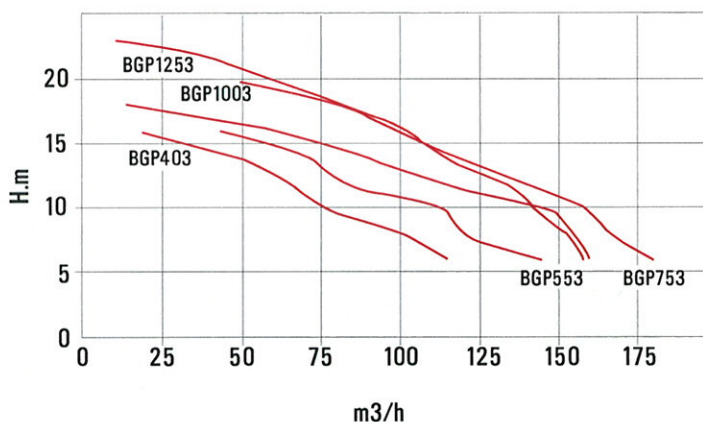

This pump is fitted with a high capacity pre-filter with easy handles stainless steel basket.

On demand manufactured with special mechanical seal for use with sea water.

Pump Body: Polypropylene 30%
fibreglass
Filter Basket: Stainless steel AISI 304
Shaft: Stainless steel AISI 304
Mechanical
Seal: Carbon + Resin - Ceramics
Impellor: Polypropylene 30%
fibreglass
Motor: 2850rpm
Waterproof: IP55

Certikin Giant Commercial Pumps - Specifications

Code	HP	Head (m) / Flow Rate (m ³ /h)													DNA	DNI	KG
		230V	400V	700V	6	8	10	12	14	16	18	20	22	23			
BGP403	4	11.1	6.4	6.4	114.8	99.1	76.5	64.4	47.2	18.6	-	-	-	-	100	100	28.9
BGP553	5.5	14.2	8.2	8.2	145.6	120.1	113.7	82.3	59.0	-	-	-	-	125	100	50.7	
BGP753	7.5	18.0	10.4	10.4	159.3	155.7	145.1	110.9	88.7	60.2	13.6	-	-	125	100	59	
BGP1003	10	22.1	12.8	12.8	179.0	166.4	158.6	137.0	116.3	98.8	79.0	49.8	-	125	100	64.5	
BGP1253	12.5	26.1	15.1	15.1	158.6	150.3	142.8	133.0	114.4	106.6	81.8	59.4	36.1	10.4	125	100	73.5

Certikin Giant Commercial Pumps - Dimensions (mm)

Code	Da	Ka	la	Di	Ki	Li	No Tal	A	B	C	D	E	F	G	H	L	Lf
BGP403	220	180	18	220	180	19	8	120	196	-	190	275	250	347	132	584	347
BGP553	250	210	18	220	180	19	8	120	196	-	190	275	250	347	132	606	347
BGP753	250	210	18	220	180	19	8	120	292	140	216	312	250	360	132	724	347
BGP1003	250	210	18	220	180	19	8	120	292	140	216	312	250	360	132	724	347
BGP1253	250	210	18	220	180	19	8	120	292	140	216	312	250	360	132	724	347