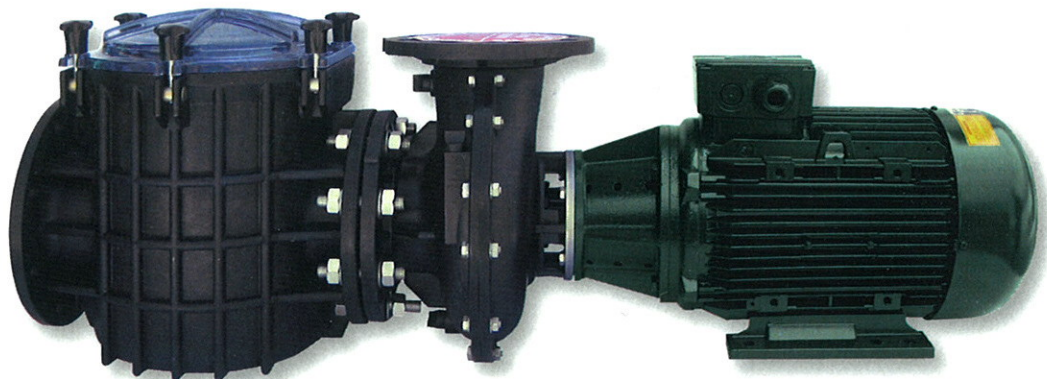

Certikin Giant Commercial Pumps

BGP753, BGP1003 & BGP1253

Giant Centrifugal Pump

Giant is a centrifugal swimming pool pump, designed to offer high performances in water filtration and depuration of public swimming pools.

This pump is fitted with a high capacity pre-filter with easy handles stainless steel basket.

On demand manufactured with special mechanical seal for use with sea water.

Pump Body: Polypropylene 30%
fibreglass
Filter Basket: Stainless steel AISI 304
Shaft: Stainless steel AISI 304
Mechanical
Seal: Carbon + Resin - Ceramics
Impellor: Polypropylene 30%
fibreglass
Motor: 2850rpm
Waterproof: IP55

Giant Commercial Pumps - 2850rpm

Cat	Code	Description
K	BGP403	4.0HP (2.2kW) - 3Ø Commercial Pump
K	BGP553	5.50HP (4.1kW) - 3Ø Commercial Pump
K	BGP753	7.5HP (5.6kW) - 3Ø Commercial Pump
K	BGP1003	10HP (7.5kW) - 3Ø Commercial Pump
K	BGP1253	12.5HP (9.4kW) - 3Ø Commercial Pump

Certikin Giant Commercial Pumps - Specifications

Code	HP	Head (m) / Flow Rate (m ³ /h)													DNA	DNI	KG
		230V	400V	700V	6	8	10	12	14	16	18	20	22	23			
BGP403	4	11.1	6.4	6.4	114.8	99.1	76.5	64.4	47.2	18.6	-	-	-	-	100	100	28.9
BGP553	5.5	14.2	8.2	8.2	145.6	120.1	113.7	82.3	59.0	-	-	-	-	125	100	50.7	
BGP753	7.5	18.0	10.4	10.4	159.3	155.7	145.1	110.9	88.7	60.2	13.6	-	-	125	100	59	
BGP1003	10	22.1	12.8	12.8	179.0	166.4	158.6	137.0	116.3	98.8	79.0	49.8	-	125	100	64.5	
BGP1253	12.5	26.1	15.1	15.1	158.6	150.3	142.8	133.0	114.4	106.6	81.8	59.4	36.1	10.4	125	100	73.5