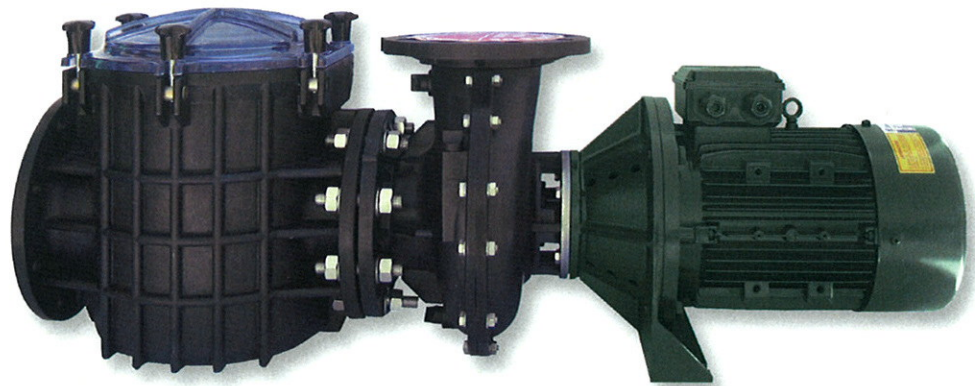

BGP403 & BGP553

Tel: 01993 778855 Fax: 01993 778620

Certikin
brings water to life