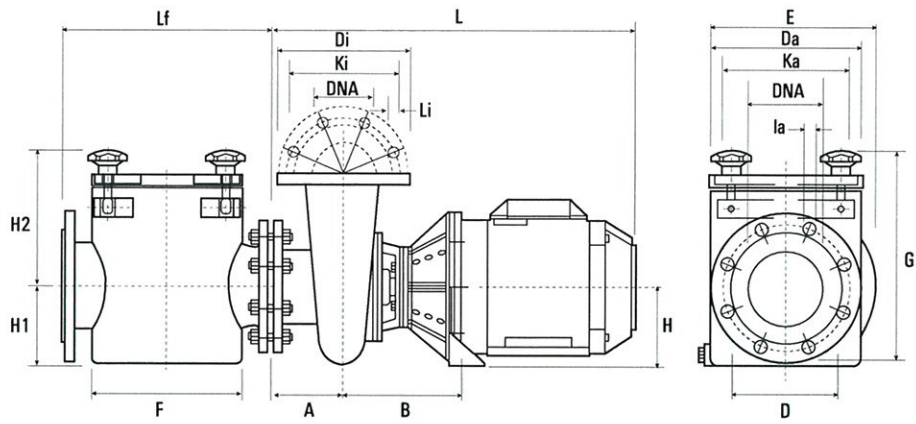

This pump is fitted with a high capacity pre-filter with easy handles stainless steel basket.

On demand manufactured with special mechanical seal for use with sea water.

Pump Body: Polypropylene 30%
fibreglass
Filter Basket: Stainless steel AISI 304
Shaft: Stainless steel AISI 304
Mechanical
Seal: Carbon + Resin - Ceramics
Impellor: Polypropylene 30%
fibreglass
Motor: 2850rpm
Waterproof: IP55

Giant Commercial Pumps - 2850rpm

Cat	Code	Description
K	BGP403	4.0HP (2.2kW) - 3Ø Commercial Pump
K	BGP553	5.50HP (4.1kW) - 3Ø Commercial Pump
K	BGP753	7.5HP (5.6kW) - 3Ø Commercial Pump
K	BGP1003	10HP (7.5kW) - 3Ø Commercial Pump
K	BGP1253	12.5HP (9.4kW) - 3Ø Commercial Pump

Certikin Giant Commercial Pumps - Specifications

Code	HP	Head (m) / Flow Rate (m ³ /h)													DNA	DNI	KG
		230V	400V	700V	6	8	10	12	14	16	18	20	22	23			
BGP403	4	11.1	6.4	6.4	114.8	99.1	76.5	64.4	47.2	18.6	-	-	-	-	100	100	28.9
BGP553	5.5	14.2	8.2	8.2	145.6	120.1	113.7	82.3	59.0	-	-	-	-	125	100	50.7	
BGP753	7.5	18.0	10.4	10.4	159.3	155.7	145.1	110.9	88.7	60.2	13.6	-	-	125	100	59	
BGP1003	10	22.1	12.8	12.8	179.0	166.4	158.6	137.0	116.3	98.8	79.0	49.8	-	125	100	64.5	
BGP1253	12.5	26.1	15.1	15.1	158.6	150.3	142.8	133.0	114.4	106.6	81.8	59.4	36.1	10.4	125	100	73.5

Certikin Giant Commercial Pumps - Dimensions (mm)

Code	Da	Ka	la	Di	Ki	Li	No Tal	A	B	C	D	E	F	G	H	L	Lf
BGP403	220	180	18	220	180	19	8	120	196	-	190	275	250	347	132	584	347
BGP553	250	210	18	220	180	19	8	120	196	-	190	275	250	347	132	606	347
BGP753	250	210	18	220	180	19	8	120	292	140	216	312	250	360	132	724	347
BGP1003	250	210	18	220	180	19	8	120	292	140	216	312	250	360	132	724	347
BGP1253	250	210	18	220	180	19	8	120	292	140	216	312	250	360	132	724	347